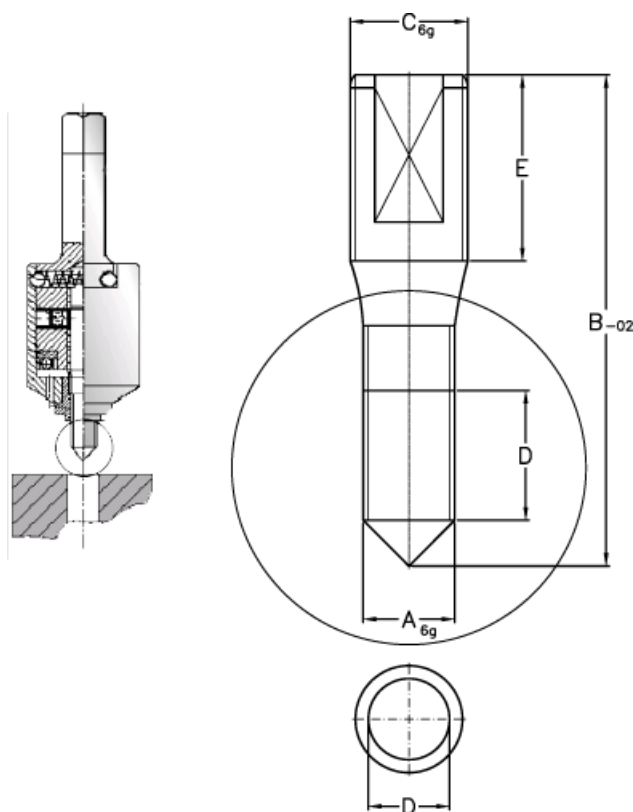

Article number: 12620000080700

Description: Threaded pin 620 000 080.700
For M8

Measures

A = M8
B = 45.0
C = M8
D = 16.0
E = 20